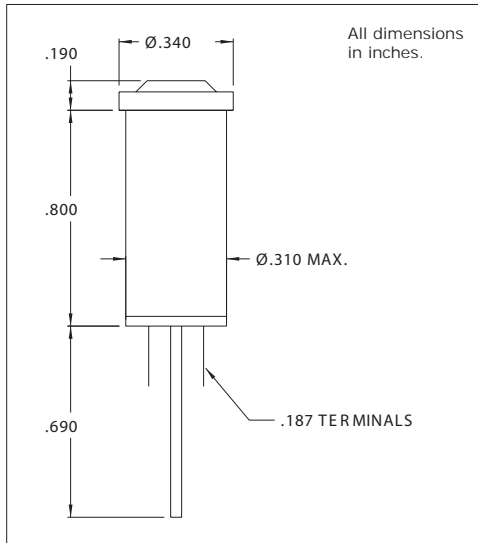

2195QA Series Non-Relampable Incandescent Indicator Lights

DESCRIPTION AND FEATURES

Mounting: Ø.310 MIN., supplied with push-on speednut SN1287.

Terminals: Quick-connect, tinned brass

Lens: Polycarbonate

Bezel: White nylon. For black finish add "X" after the series letter(s).

Housing: White Nylon

Lens Color	Incandescent	
	Model No. 12V	Model No. 28V
Red	2195QA1-12V	2195QA1-28V
Amber	2195QA3-12V	2195QA3-28V
White	2195QA4-12V	2195QA4-28V
Green	2195QA5-12V	2195QA5-28V
Lamp	#2162	#2187